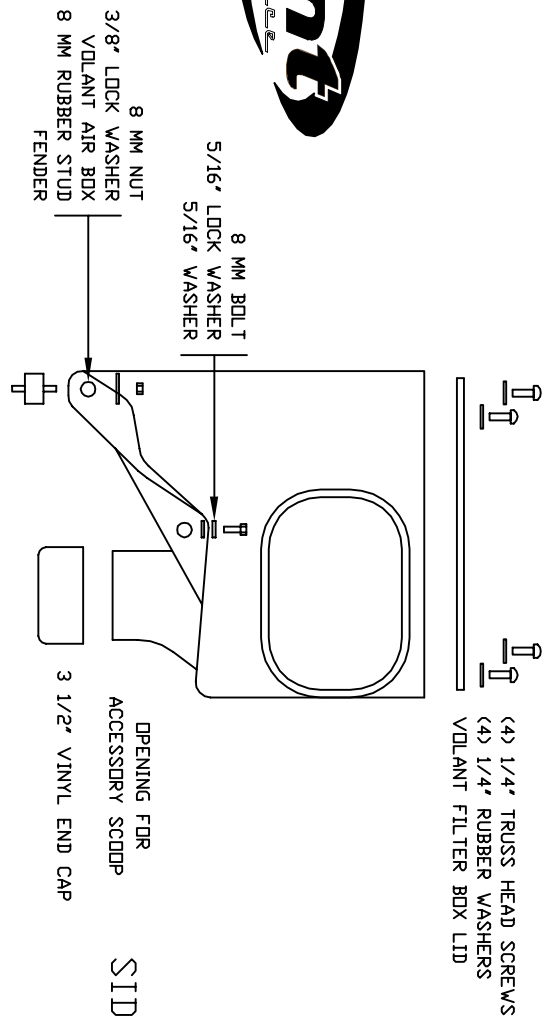

VOLANT AIR INTAKE SYSTEMS  
 PART NO.: 128566  
 INSTALLATION INSTRUCTIONS  
 WWW.VOLANTPERFORMANCE.COM  
 TECH SUPPORT: (909) 476-7225

128566 PARTS LIST		2	SS SELF TAP SCREWS
1	VOLANT FILTER BOX	2	5/8" STRAIGHT FITTINGS
1	VOLANT FILTER BOX LID	2	5/8" X 4" BREATHER HOSES
1	VOLANT AIR DUCT	4	1/4" TRUSS HEAD SCREWS
1	POWERCORE FILTER W/CLAMP	4	1/4" RUBBER WASHERS
1	#048 CLAMP	1	3/4" X 20" VINYL TRIM
1	#056 CLAMP	1	SENSOR GASKET
1	3 1/2" X 3" REDUCER	1	3 1/2" VINYL END CAP
1		1	8 MM RUBBER BUMPER STUD
1		1	22 1/2" X 3/4" VINYL TRIM

TOP VIEW

NOTE: MAF IS  
 INSTALLED WITH THE  
 SILVER SIDE UP.

SIDE VIEW

- 8 MM NUT
- 3/8" LOCK WASHER
- VOLANT AIR BOX
- 8 MM RUBBER STUD
- FENDER

- 8 MM BOLT
- 5/16" LOCK WASHER
- 5/16" WASHER

- OPENING FOR
- ACCESSORY SCOOP

- 3 1/2" VINYL END CAP