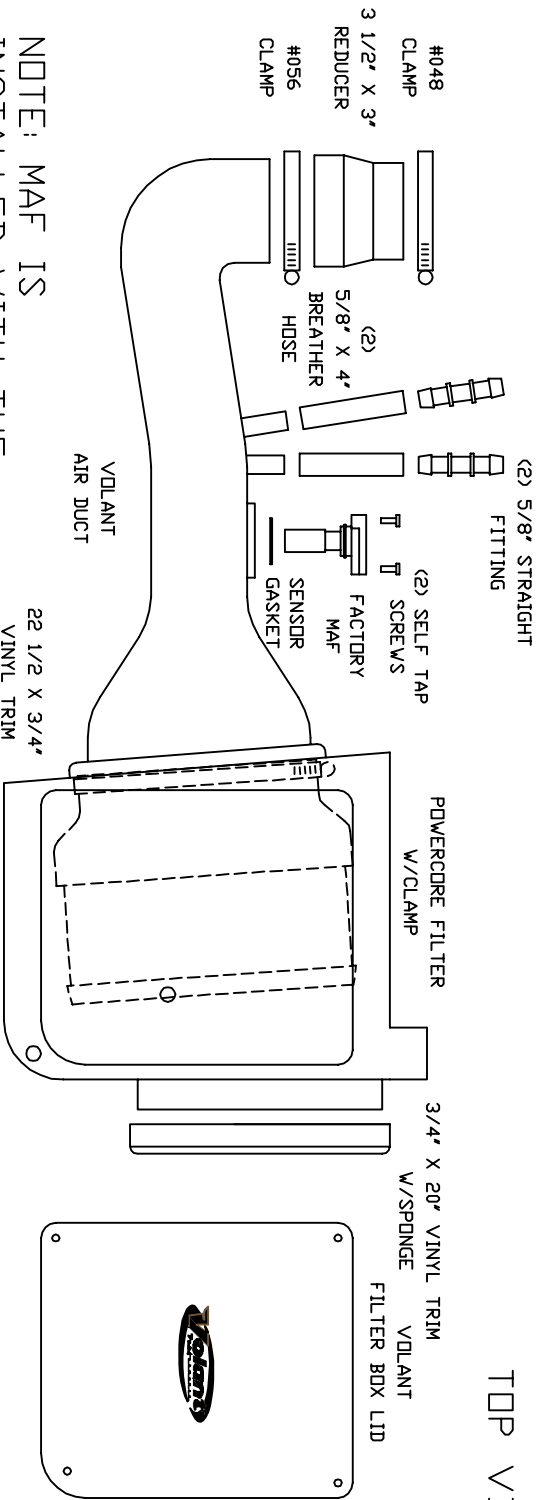

VOLANT AIR INTAKE SYSTEMS  
 PART NO.: 128566  
 INSTALLATION INSTRUCTIONS  
 WWW.VOLANTPERFORMANCE.COM  
 TECH SUPPORT: (909) 476-7225

128566 PARTS LIST		2	SS SELF TAP SCREWS
1	VOLANT FILTER BOX	2	5/8" STRAIGHT FITTINGS
1	VOLANT FILTER BOX LID	2	5/8" X 4" BREATHER HOSES
1	VOLANT AIR DUCT	4	1/4" TRUSS HEAD SCREWS
1	POWERCORE FILTER W/CLAMP	4	1/4" RUBBER WASHERS
1	#048 CLAMP	1	3/4" X 20" VINYL TRIM
1	#056 CLAMP	1	SENSOR GASKET
1	3 1/2" X 3" REDUCER	1	3 1/2" VINYL END CAP
1		1	8 MM RUBBER BUMPER STUD
1		1	22 1/2" X 3/4" VINYL TRIM

TOP VIEW

NOTE: MAF IS  
 INSTALLED WITH THE  
 SILVER SIDE UP.

SIDE VIEW

- 8 MM NUT
- 3/8" LOCK WASHER
- VOLANT AIR BOX
- 8 MM RUBBER STUD
- FENDER

- 8 MM BOLT
- 5/16" LOCK WASHER
- 5/16" WASHER

- OPENING FOR
- ACCESSORY SCOOP

- 3 1/2" VINYL END CAP