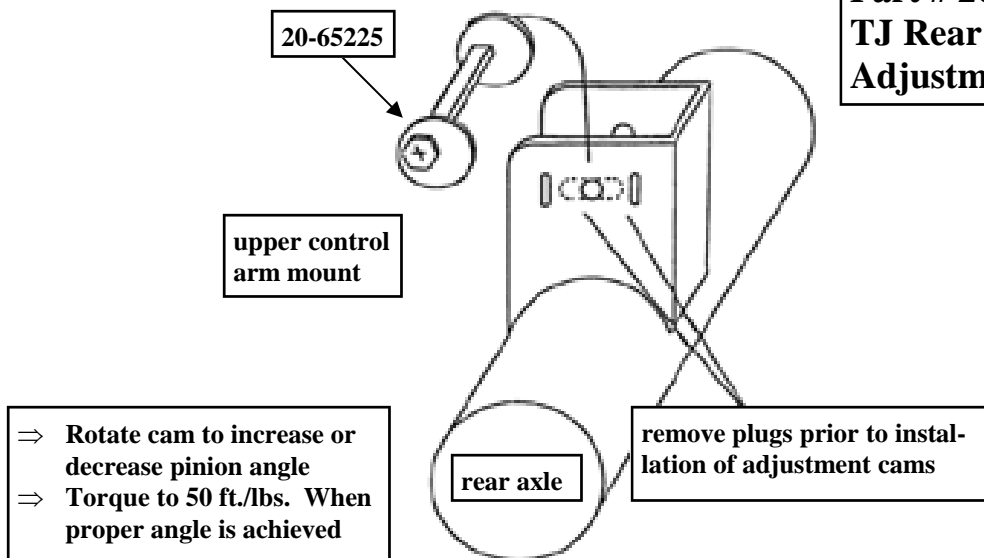

20-65225
Revised
8.30.05

2360 Boswell Road
Chula Vista, CA 91914
Phone: 619.216.1444
Fax: 619.216.1474
E-Mail: tech@explorerprocomp.com

PRO COMP SUSPENSION

Suspension Systems that Work!

Part # 20-65225 TJ Rear Pinion Adjustment Cams