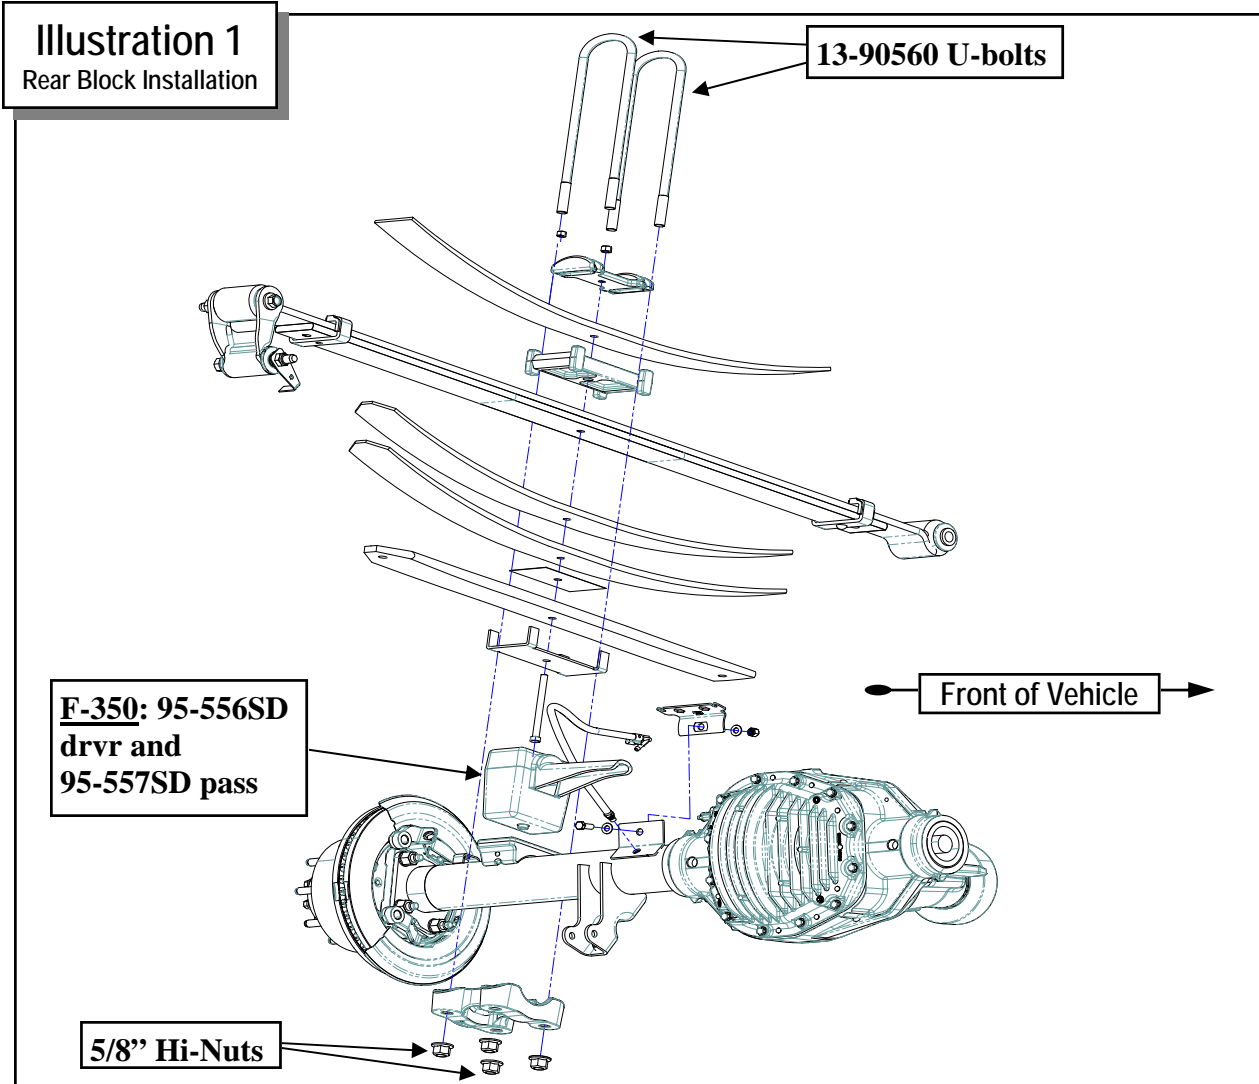

## PRO COMP SUSPENSION

Suspension Systems that Work!

### Bill Of Materials

Part #	Description	Qty.
95-556SD	5 1/2" REAR LIFT BLOCK	1
95-557SD	5 1/2" REAR LIFT BLOCK	1
13-90560	U-BOLT	4
20-65471	HARDWARE PACK: 5/8" Hi nuts & Washers	1

**PART# 52560**  
**2011 Ford Super Duty 4WD F350**  
**Rear Block Kit**

**Rear Lift Block Installation:**

**F-350: Lift blocks 95-556SD drv side and 95-557SD pass side.**