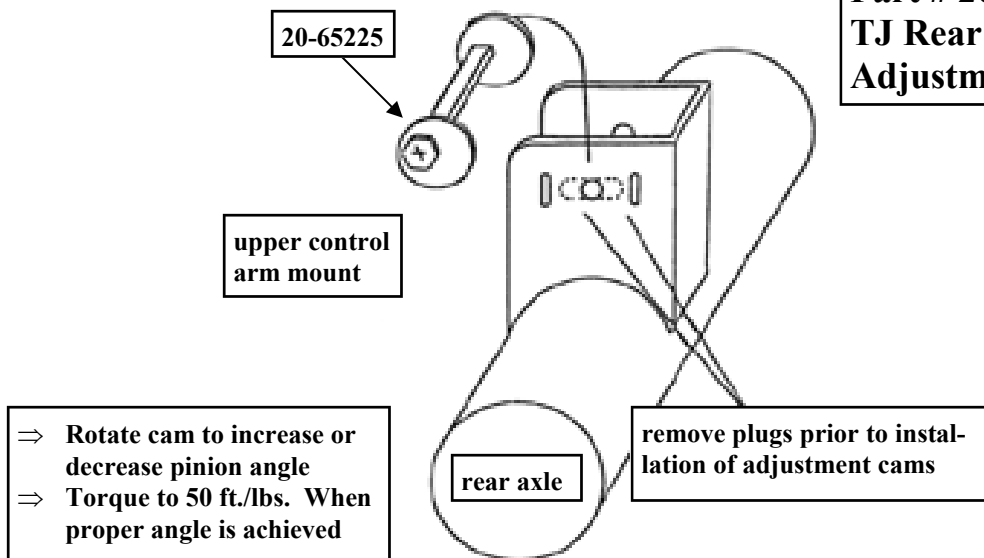

**Part # 20-65225  
TJ Rear Pinion  
Adjustment Cams**

20-65225  
Revised  
8.30.05

2360 Boswell Road  
Chula Vista, CA 91914  
Phone: 619.216.1444  
Fax: 619.216.1474  
E-Mail: tech@explorerprocomp.com

**PRO COMP SUSPENSION**

*Suspension Systems that Work!*

**Part # 20-65225  
TJ Rear Pinion  
Adjustment Cams**